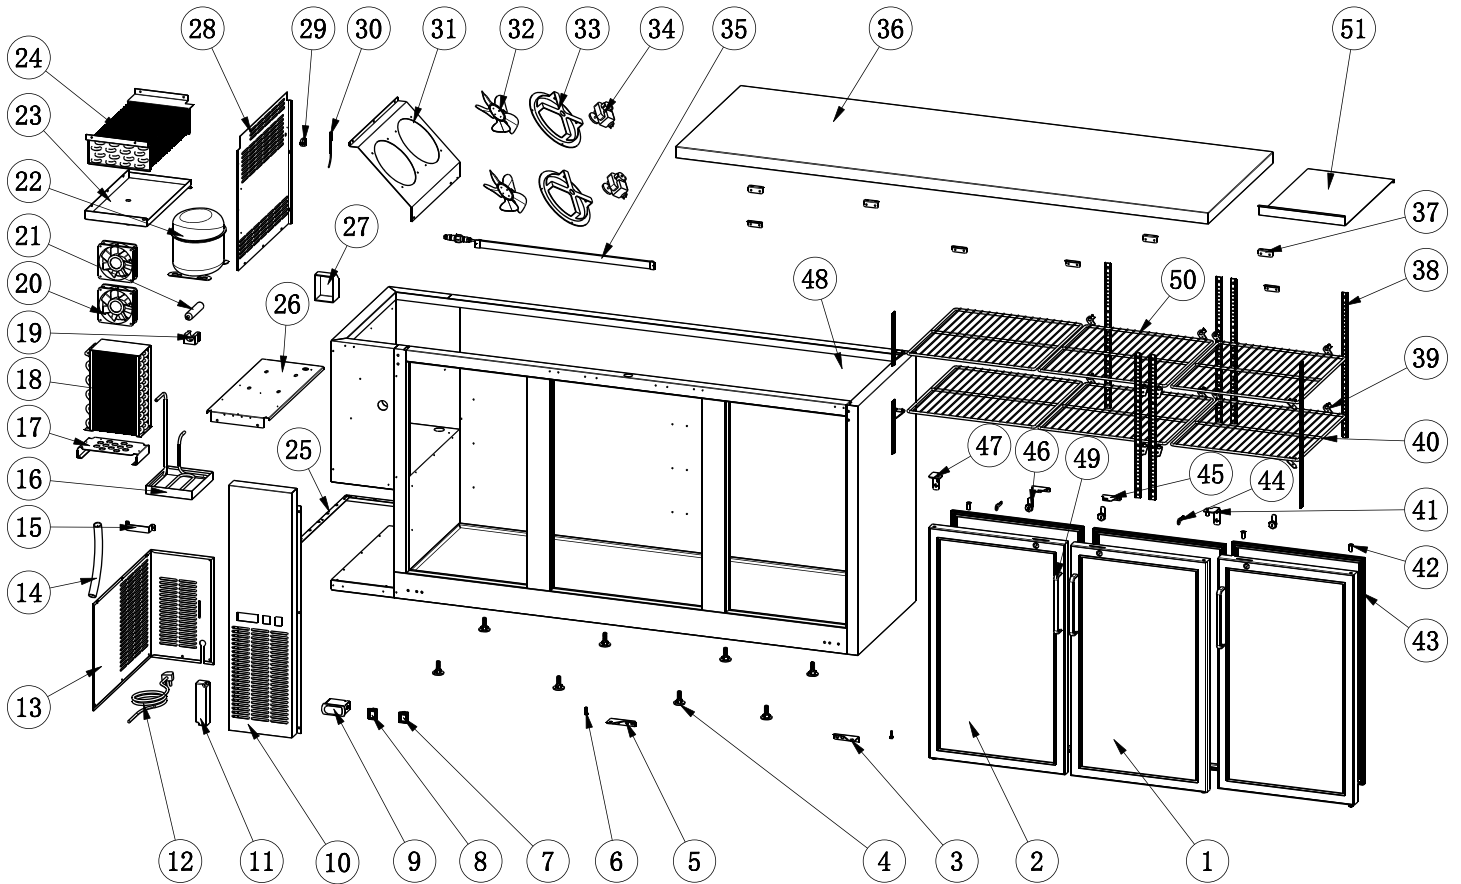

Parts Breakdown

Model **BB-CN-0020-GH** 50062

Parts Breakdown

Model BB-CN-0020-GH 50062

Item No.	Description	Position	Item No.	Description	Position	Item No.	Description	Position
AA462	Right Glass Door for 50062	1	AA370	Condenser for 50062	18	AF824	Top Board for 50062	36
AA463	Left Glass Door for 50062	2	AB595	Filter Fixer for 50062	19	AF764	Top Board Fixer for 50062	37
AA359	Bottom Right Hinge for 50062	3	AA128	Condenser Fan Motor for 50062	20	AF176	K Strip-4 Holes for 50062	38
AA185	Leveling Feet for 50062	4	AA371	Filter for 50062	21	26884	K Clip for 50062	39
AA360	Bottom Left Hinge for 50062	5	AF088	Compressor for 50062	22	AF804	Shelf/Left and Right for 50062	40
AA361	Bottom Hinge Axis for 50062	6	AF779	Inner Drain Pan for 50062	23	AA436	Upper Right Hinge for 50062	41
AA124	Power Switch for 50062	7	AA373	Evaporator for 50062	24	AA388	Axis Cover for 50062	42
AA362	LED Light Switch for 50062	8	AF780	Fixed Mounts for Back Grill for 50062	25	AA480	Gasket for 50062	43
AB109	Thermostat for 50062	9	AF781	Compressor Installation Board for 50062	26	AA390	Key for 50062	44
AF776	Control Panel for 50062	10	AF823	Evaporator Cover for 50062	28	AF761	Lock Plate for 50062	45
AA364	LED Power Supply for 50062	11	AA378	Temperature Probe Fixer for 50062	29	AA392	Lock for 50062	46
AA365	Power Cord for 50062	12	AA121	Temperature Sensor of Cabinet Inside for 50062	30	AF786	Upper Light Hinge for 50062	47
AF777	Back Grill for 50062	13	AF783	Evaporator Fan Installation Board for 50062	31	AA395	Glass Door Handle for 50062	49
AA216	Drain Tube for 50062	14	AA962	Blade of Evaporator Fan Motor for 50062	32	AA484	Middle Shelf for 50062	50
AB974	Handle for Installation Board for 50062	15	AF784	Evaporator Fan Holder for 50062	33	AF805	Air Deflector for 50062	51
AF087	Outer Drain Pan for 50062	16	AA913	Evaporator Fan Motor for 50062	34			
AF778	Condenser Installation Board for 50062	17	68296	LED Light for 50062	35			